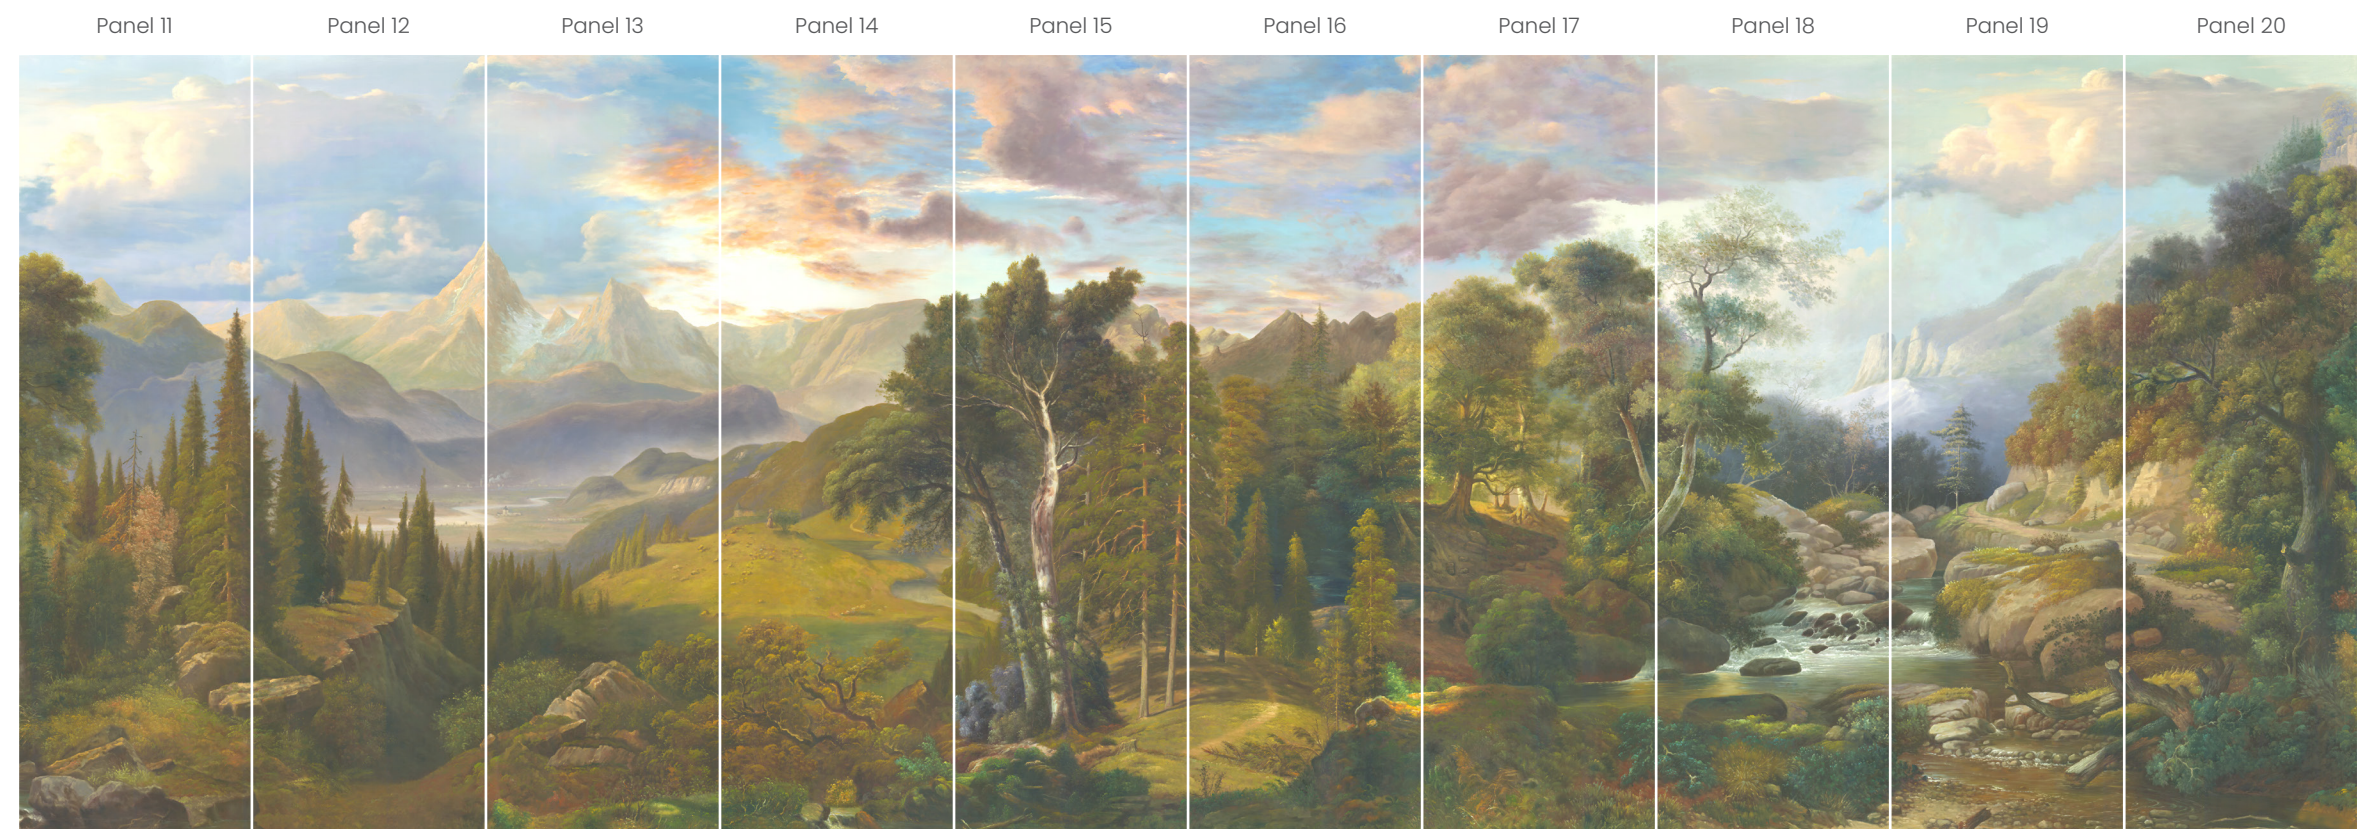

In the Mountains

in "Classic"

Colors in this document are for reference purposes only.

Please refer to an official sample for color proofing.

PANEL SIZE OPTIONS

Width x Design Height/Panel Height

•20" x 70"/72" | 50cm x 178cm/182cm

•24" x 81"/84" | 60cm x 206cm/213cm

•28" x 93"/96" | 71cm x 236cm/243cm

•32" x 104"/108" | 81cm x 264cm/274cm

•36" x 116"/120" | 91cm x 295cm/304cm

•40" x 128"/132" | 101cm x 325cm/335cm

•44" x 139"/144" | 111cm x 353cm/365cm

•48" x 151"/156" | 121cm x 383cm/396cm