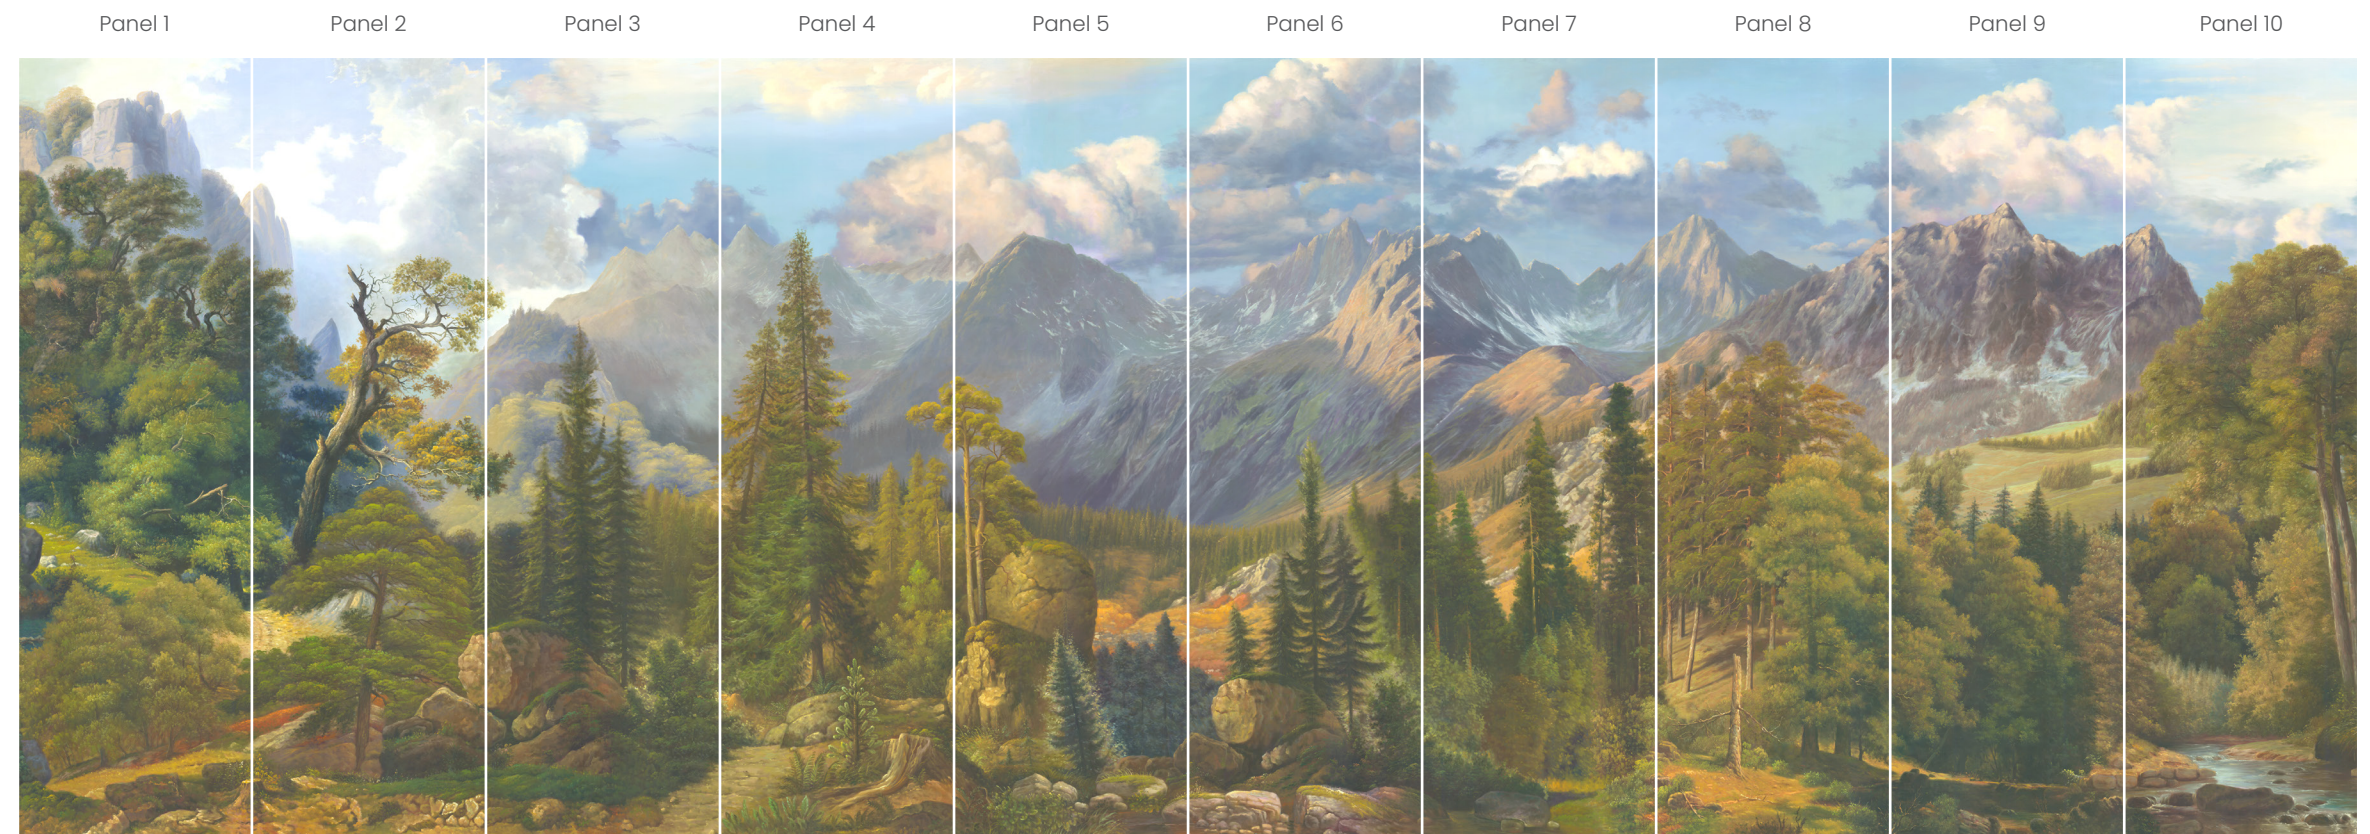

In the Mountains

in "Classic"

Colors in this document are for reference purposes only.

Please refer to an official sample for color proofing.

PANEL SIZE OPTIONS

Width x Design Height/Panel Height

•20" x 70"/72" | 50cm x 178cm/182cm

•24" x 81"/84" | 60cm x 206cm/213cm

•28" x 93"/96" | 71cm x 236cm/243cm

•32" x 104"/108" | 81cm x 264cm/274cm

•36" x 116"/120" | 91cm x 295cm/304cm

•40" x 128"/132" | 101cm x 325cm/335cm

•44" x 139"/144" | 111cm x 353cm/365cm

•48" x 151"/156" | 121cm x 383cm/396cm